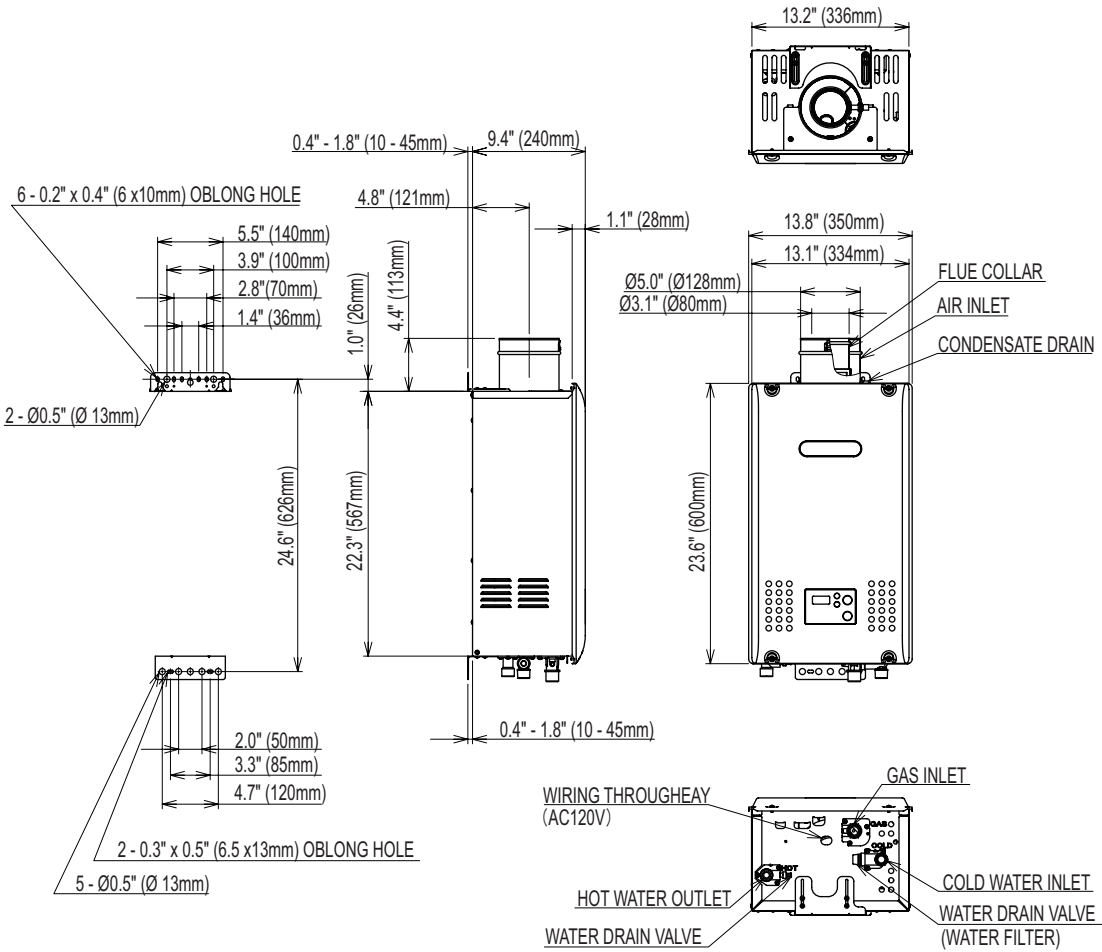

Dimensions NR83DVC(GQ-2457WS-FFA US)

<inch(mm)>

HEIGHT OF EACH FITTINGS FROM BOTTOM OF CASE

HOT WATER OUTLET	1.8" (45mm)
COLD WATER INLET	1.9" (49mm)
GAS INLET	2.2" (56mm)